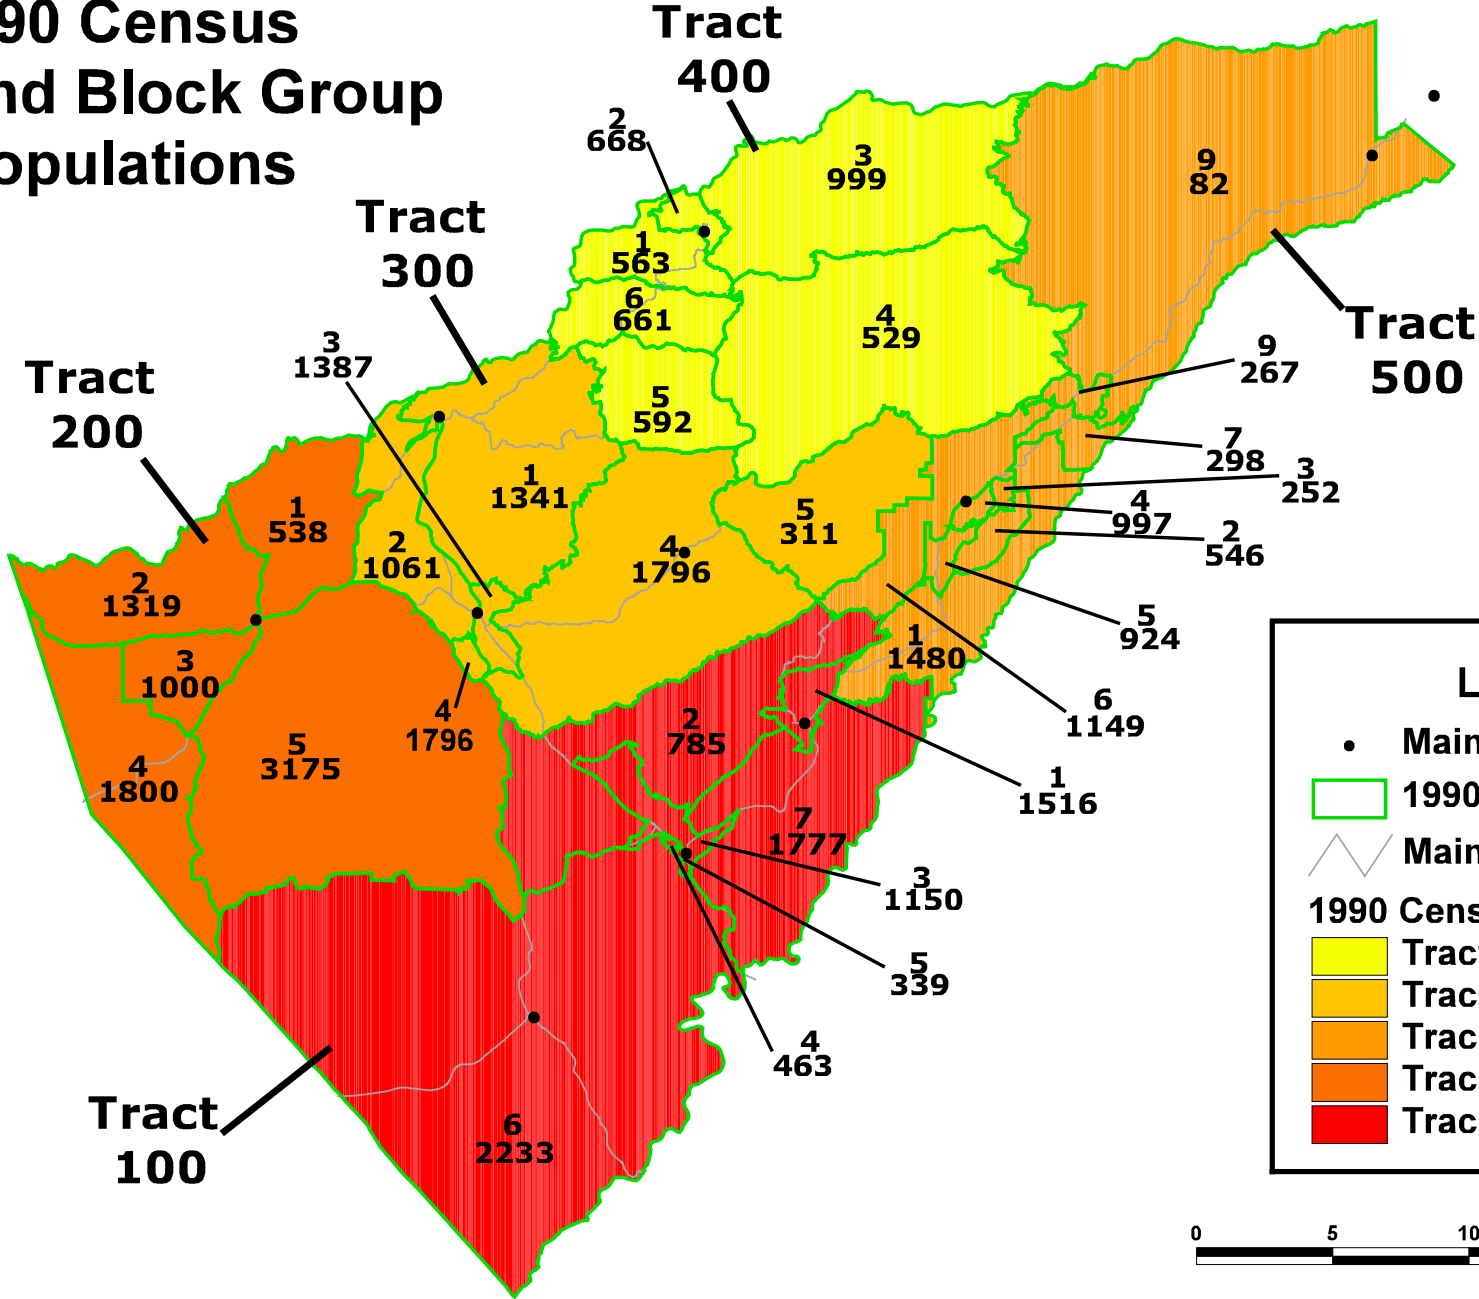

# 1990 Census Tract and Block Group Populations

**Legend**

- Main Towns
- 1990 Block Groups
- Main Roads

**1990 Census Tracts**

Light Yellow	Tract 400	Pop: 4012
Yellow	Track 300	Pop: 5896
Orange	Track 500	Pop: 5995
Dark Orange	Track 200	Pop: 7832
Red	Track 100	Pop: 8263