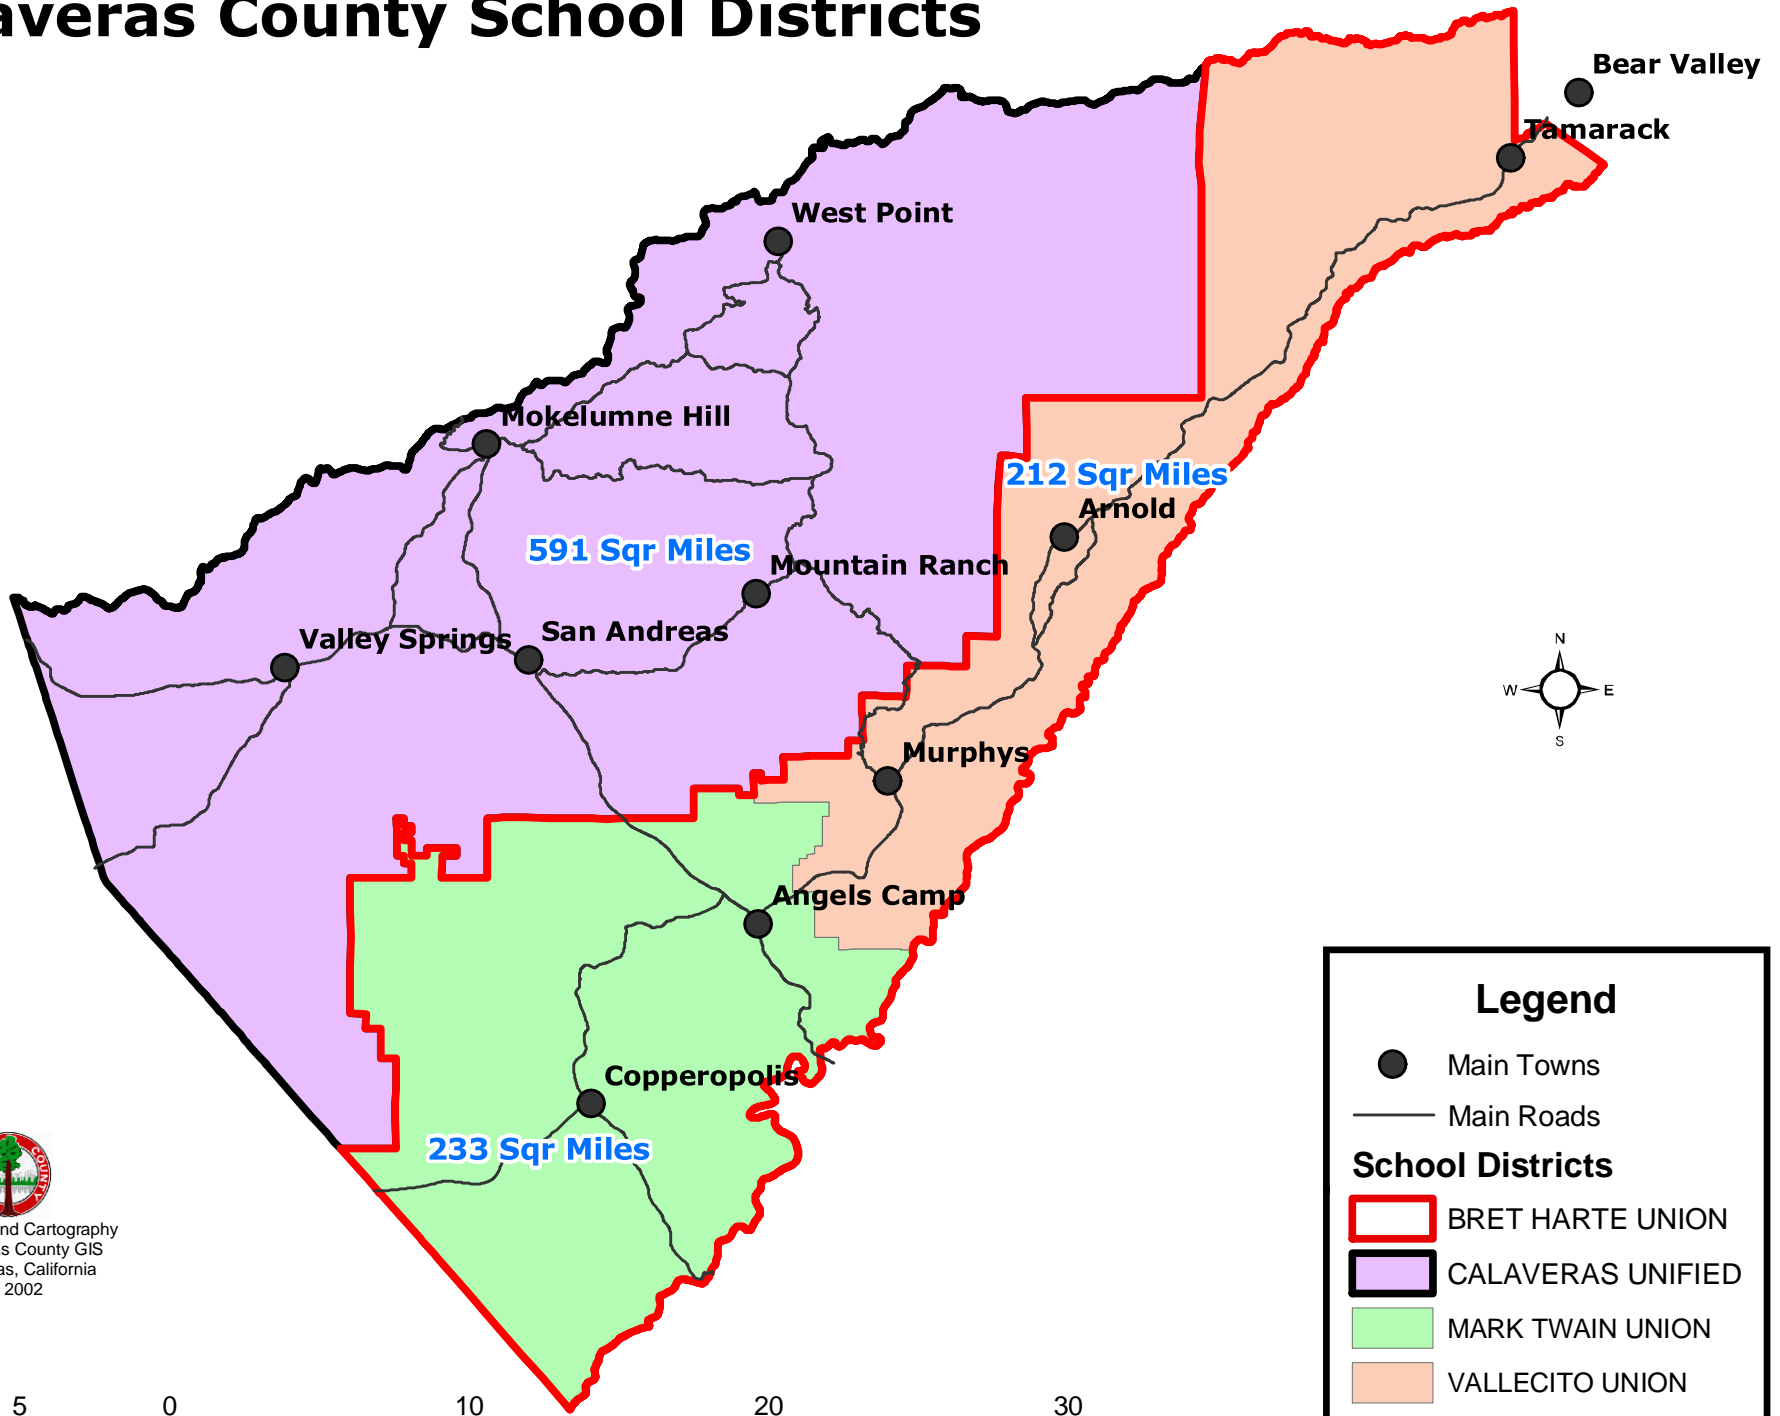

Calaveras County School Districts

Legend

- Main Towns
- Main Roads

School Districts

- BRET HARTE UNION
- CALAVERAS UNIFIED
- MARK TWAIN UNION
- VALLECITO UNION

Map Design and Cartography
By Calaveras County GIS
San Andreas, California
May 2002