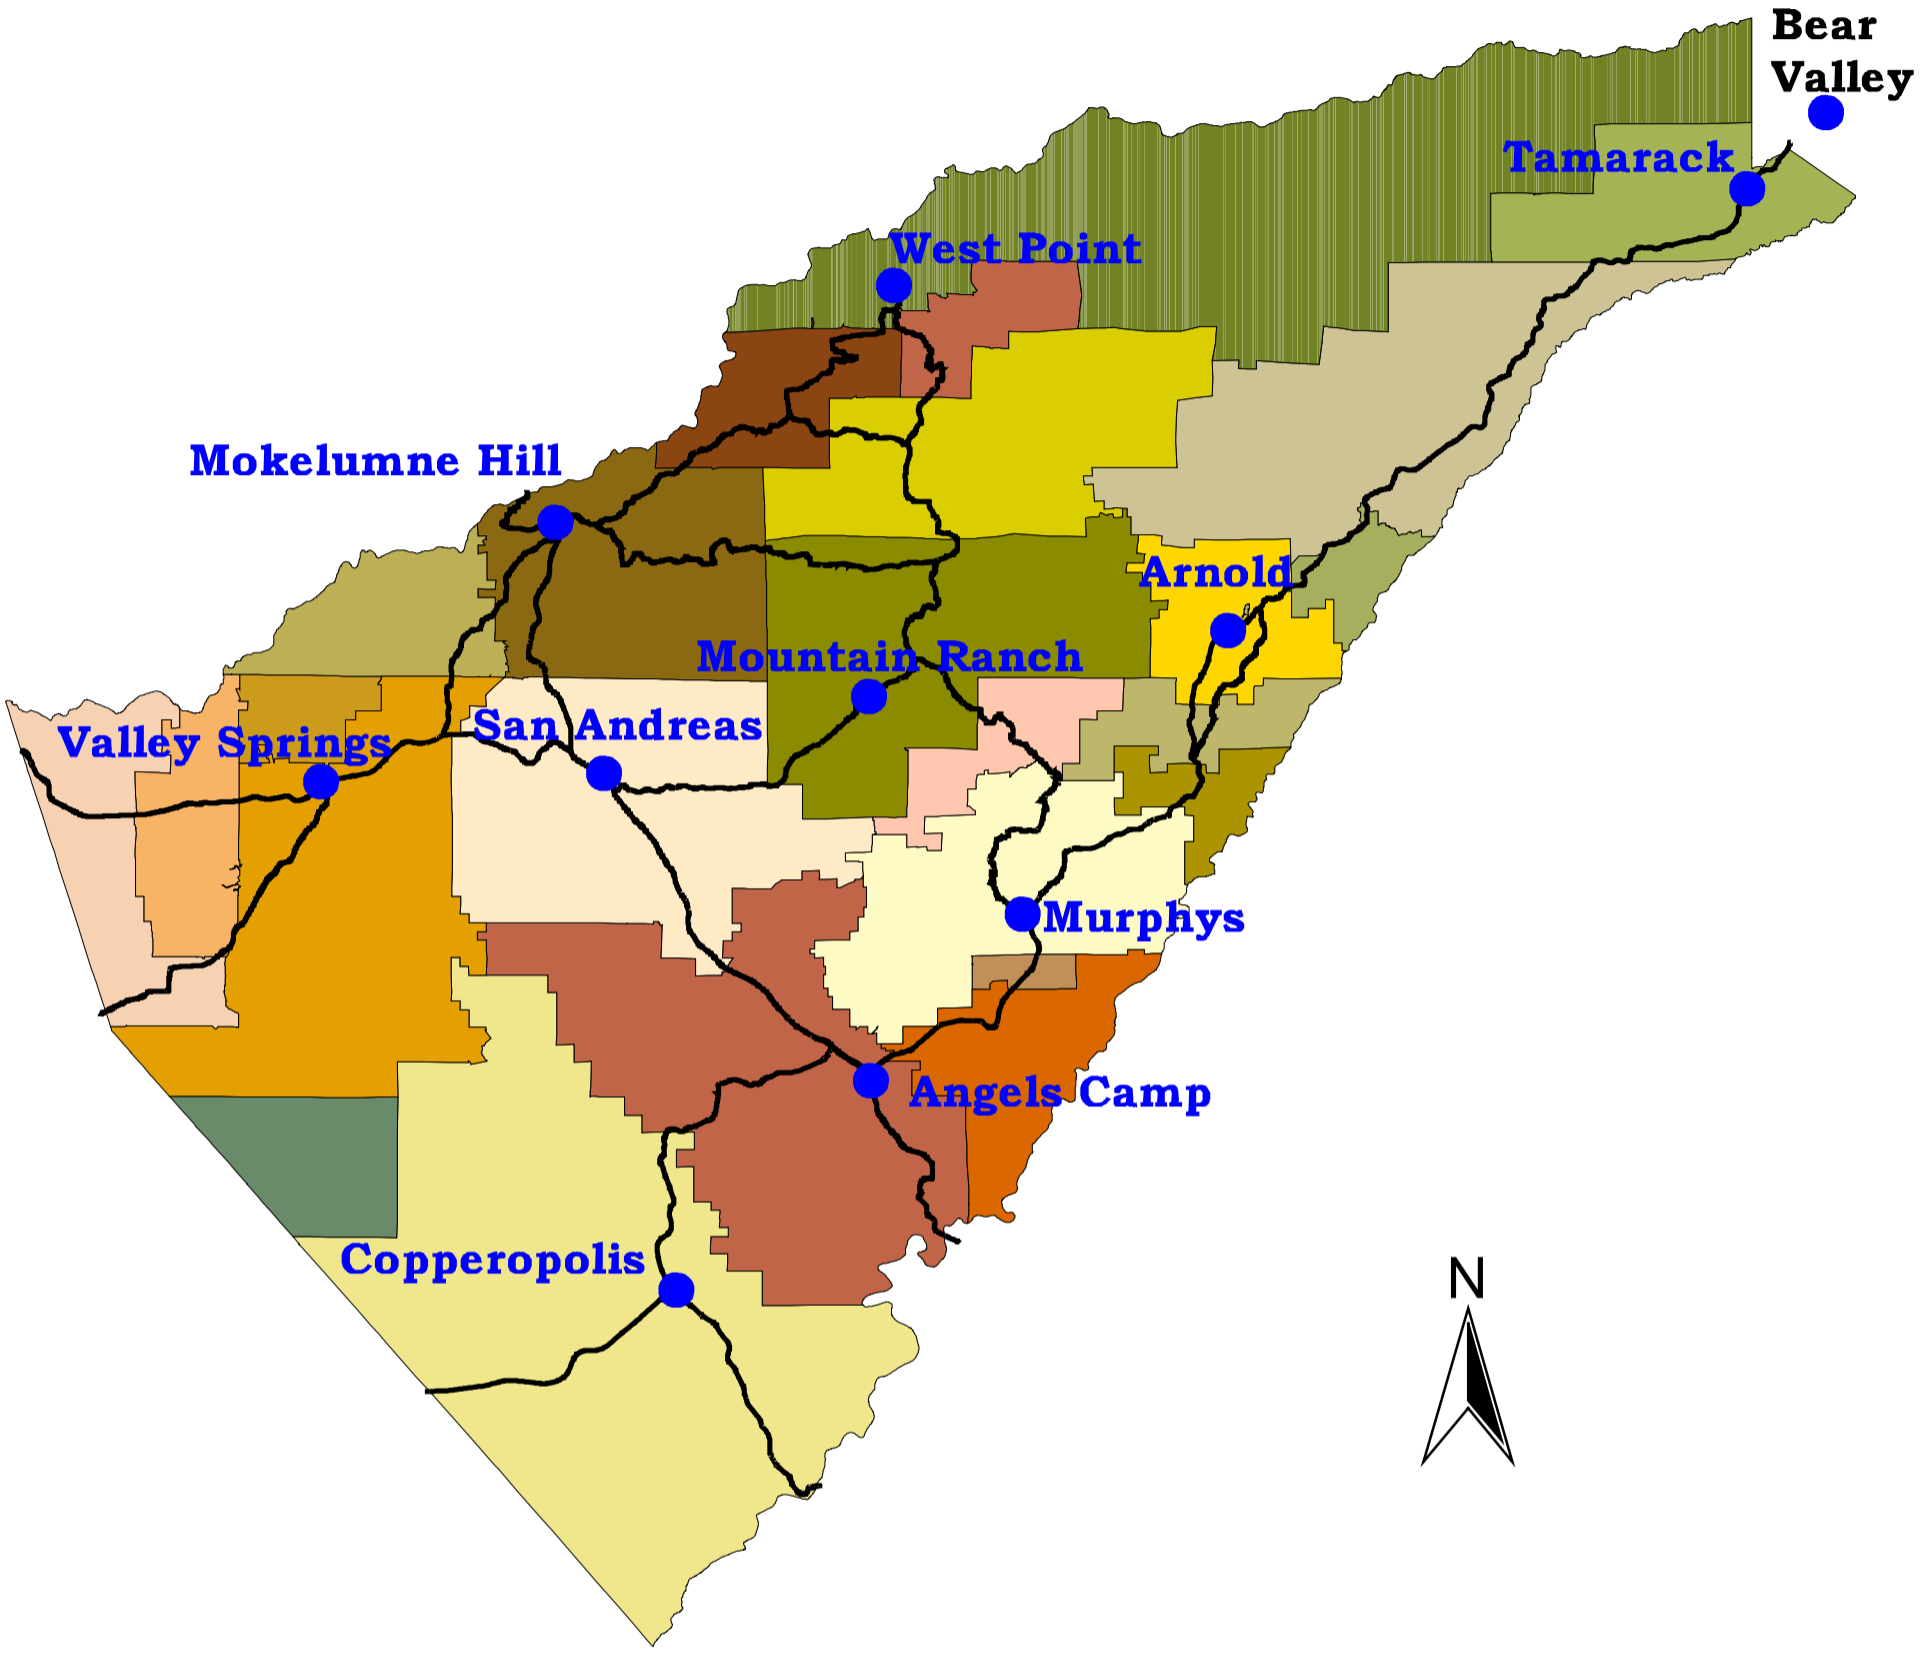

Calaveras County Community Areas

Legend		
● Main Towns	Camp Connell	Paloma
Baseline Roads	Campo Seco	Rail Road Flat
Community Areas	Copperopolis	San Andreas
Angels Camp	Dorrington	Sheep Ranch
Arnold	Douglas Flat	Tamarack
Avery	Glencoe	Vallecito
Burson	Hathaway Pines	Valley Springs
	Milton	Wallace
	Mokelumne Hill	West Point
	Mountain Ranch	White Pines
	Murphys	Wilseyville